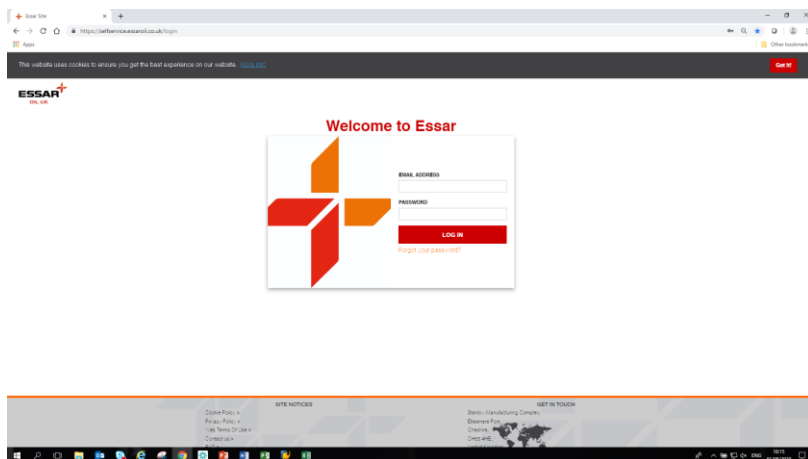

ACCESS THE SELF SERVICE PORTAL AND LOGIN

- Enter the Self Service Portal web address
 - o <https://selfservice.essaroil.co.uk/>

- Enter your user id (email address) and password

- Click